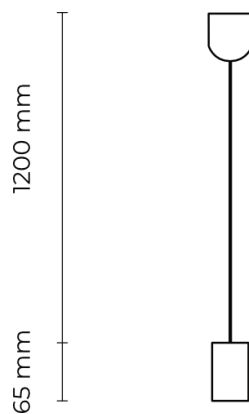

## Simple-3,0m-BL-

### Product description

ARLI Simple luminaires excel in their precise design and fabric quality. The offer includes 2 color versions of the luminaire body (black, white), which complements the 16 color versions of the textile cable, thus meeting all your expectations in adapting the luminaires to your ideas. The length of the lamp is 1.2 m.

### Product technical data

Mains voltage	220 - 240V AC, 50/60Hz	Housing material	Plastic
Connection method	Plug-in terminal	Width	40.00 cm
Socket	E27 (max. 15W)	Height	40.00 cm
IP rating	20	Length	3,000.00 cm
Ambient temperature	0 to +25 °C	Weight	0.40 kg
Light source	Light bulb	Warranty	3 years

### Dimensions

**Available cable colors**