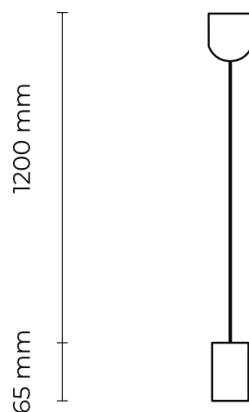

Technical datasheet

Simple-1,2m-BL-

Product description

ARLI Simple luminaires excel in their precise design and fabric quality. The offer includes 2 color versions of the luminaire body (black, white), which complements the 16 color versions of the textile cable, thus meeting all your expectations in adapting the luminaires to your ideas. The length of the lamp is 1.2 m.

E27 220-240V
50-60Hz **IP20**

Product technical data

Mains voltage	220 - 240V AC, 50/60Hz	Housing material	Plastic
Connection method	Plug-in terminal	Width	40.00 cm
Socket	E27 (max. 15W)	Height	40.00 cm
IP rating	20	Length	1,200.00 cm
Ambient temperature	0 to +25 °C	Weight	0.20 kg
Light source	Light bulb	Warranty	3 years

Dimensions

Available cable colors