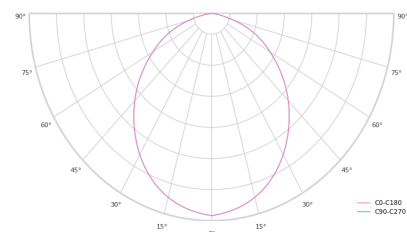

Light distribution