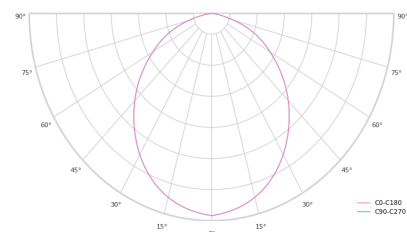

Optical system	Diffuser
Optical part material	PMMA
Housing material	Aluminium
Surface finish	Painted
Height	60.00 cm
Diameter	1,200.00 cm
Weight	12.20 kg
Service lifetime (L80 B10)	50 000 h
Warranty	5 years

Dimensions

Light distribution

Available cable colors