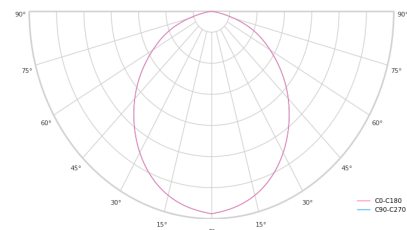

Optical system	Diffuser
Optical part material	PMMA
Housing material	Aluminium
Surface finish	Painted
Height	60.00 cm
Diameter	900.00 cm
Weight	7.80 kg
Service lifetime (L80 B10)	50 000 h
Warranty	5 years

Dimensions

Light distribution

Available cable colors