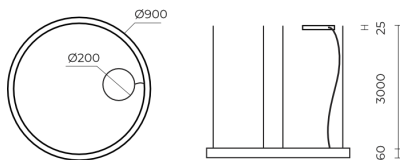

Optical system	Diffuser
Optical part material	PMMA
Housing material	Aluminium
Surface finish	Painted
Height	60.00 cm
Diameter	900.00 cm
Weight	7.80 kg
Service lifetime (L80 B10)	50 000 h
Warranty	5 years

### Dimensions