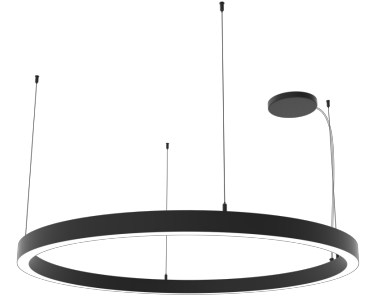

## Ring-M-830-2-SUS-BL-

### Product description

Ring is a circular LED luminaire with high-quality LED source with 50,000 hours lifetime and PMMA diffuser for uniform light. Available in 3 sizes, color temperatures 3000K/4000K with CRI 80+. Suspended and surface mounting options with DALI control available. Wide range of cable colors. Ideal for offices and commercial spaces. 5-year warranty.

Optical system	Diffuser
Optical part material	PMMA
Housing material	Aluminium
Surface finish	Painted
Height	60.00 cm
Diameter	900.00 cm
Weight	7.80 kg
Service lifetime (L80 B10)	50 000 h
Warranty	5 years

### Dimensions