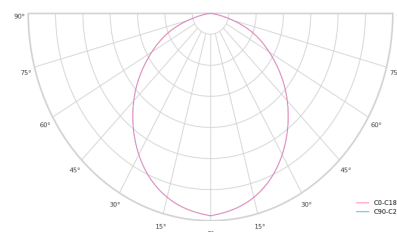

Optical system	Diffuser
Optical part material	PMMA
Housing material	Aluminium
Surface finish	Painted
Height	60.00 cm
Diameter	900.00 cm
Weight	7.80 kg
Service lifetime (L80 B10)	50 000 h
Warranty	5 years

Dimensions

Light distribution

Available cable colors