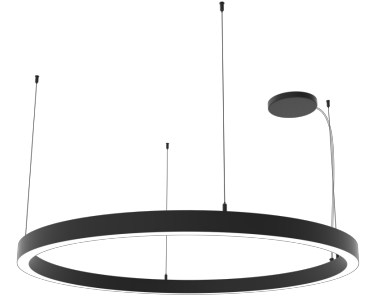

Technical datasheet

Ring-S-830-2-SUS-BL-

Product description

Ring is a circular LED luminaire with high-quality LED source with 50,000 hours lifetime and PMMA diffuser for uniform light. Available in 3 sizes, color temperatures 3000K/4000K with CRI 80+. Suspended and surface mounting options with DALI control available. Wide range of cable colors. Ideal for offices and commercial spaces. 5-year warranty.

LED 220-240V 50-60Hz IP20   CCT 3000 k CRI 80+

Product technical data

Mains voltage	220 - 240V AC, 50/60Hz
Connection method	Screw terminal
Dimming type	DALI
IP rating	20
Protection class	I
Ambient temperature	0 to +25 °C
Light source	LED
Colour temperature	3000k
Color rendering index	80
Rated luminous flux	3,344 lm
Connected load	38.00 W
Luminous efficacy	88.0 lm/W

Optical system	Diffuser
Optical part material	PMMA
Housing material	Aluminium
Surface finish	Painted
Height	60.00 cm
Diameter	600.00 cm
Weight	4.90 kg
Service lifetime (L80 B10)	50 000 h
Warranty	5 years

Dimensions

Light distribution

Available cable colors