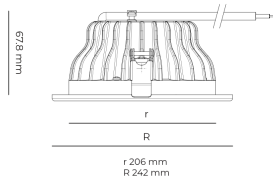

LED

220-240 V
50-60 HzIP20
IP44CCT
3000 kCRI
80+

Product technical data

Mains voltage	220 - 240V AC, 50/60Hz
Connection method	Plug-in terminal
Dimming type	Non-dimmable
IP rating	44/20
Protection class	II
Ambient temperature	0 to +30 °C
Light source	LED
Colour temperature	3000k
Color rendering index	80
Rated luminous flux	2,185 lm
Connected load	18.30 W
Luminous efficacy	119.4 lm/W

Optical system	Reflector
Optical part material	Hardened glass
Housing material	Die-cast aluminium
Surface finish	Powder coated
Height	75.00 cm
Diameter	242.00 cm
Weight	1.00 kg
Service lifetime (L80 B10)	50 000 h
Warranty	5 years

Dimensions

Light distribution