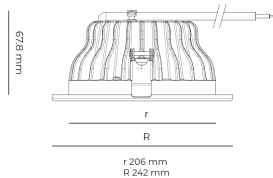

LED

 220-240 V
50-60 Hz

IP20
IP44

CCT
4000 k
CRI
80+

Product technical data

Mains voltage	220 - 240V AC, 50/60Hz
Connection method	Plug-in terminal
Dimming type	Non-dimmable
IP rating	44/20
Protection class	II
Ambient temperature	0 to +30 °C
Light source	LED
Colour temperature	4000k
Color rendering index	80
Rated luminous flux	1,575 lm
Connected load	12.60 W
Luminous efficacy	125.0 lm/W

Optical system	Reflector
Optical part material	Hardened glass
Housing material	Die-cast aluminium
Surface finish	Powder coated
Height	75.00 cm
Diameter	242.00 cm
Weight	1.00 kg
Service lifetime (L80 B10)	50 000 h
Warranty	5 years

Dimensions

Light distribution