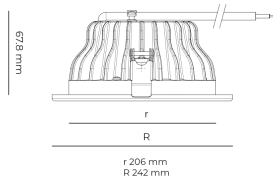

LED 220-240 V 50-60Hz IP20 IP44
 

 CCT 3000 k CRI 80+

Product technical data

Mains voltage	220 - 240V AC, 50/60Hz
Connection method	Plug-in terminal
Dimming type	DALI
IP rating	44/20
Protection class	II
Ambient temperature	0 to +30 °C
Light source	LED
Colour temperature	3000k
Color rendering index	80
Rated luminous flux	1,575 lm
Connected load	12.60 W
Luminous efficacy	125.0 lm/W

Optical system	Reflector
Optical part material	Hardened glass
Housing material	Die-cast aluminium
Surface finish	Powder coated
Height	75.00 cm
Diameter	242.00 cm
Weight	1.00 kg
Service lifetime (L80 B10)	50 000 h
Warranty	5 years

Dimensions

Light distribution