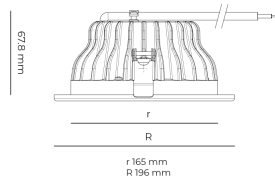

Technical datasheet

PRIME-6-M-840-2-PD-BL

ARLI

Product description

Prime is a recessed LED downlight with aluminum reflector and LED source with 50,000 hours lifetime. Available in 3 sizes and 3 power options, color temperatures 3000K/4000K with CRI 80+. Three light distribution types (Clear, Diffuse, Partly diffuse) with separate LED driver and DALI control option available. Ideal for offices, commercial spaces and residential buildings. 5-year warranty.

LED 220-240 V 50-60 Hz IP20 IP44 CE CCT 4000 k CRI 80+

Product technical data

Mains voltage	220 - 240V AC, 50/60Hz
Connection method	Plug-in terminal
Dimming type	DALI
IP rating	44/20
Protection class	II
Ambient temperature	0 to +30 °C
Light source	LED
Colour temperature	4000k
Color rendering index	80
Rated luminous flux	2,185 lm
Connected load	18.30 W
Luminous efficacy	119.4 lm/W

Optical system	Reflector
Optical part material	Hardened glass
Housing material	Die-cast aluminium
Surface finish	Powder coated
Height	75.00 cm
Diameter	196.00 cm
Weight	0.80 kg
Service lifetime (L80 B10)	50 000 h
Warranty	5 years

Dimensions

Light distribution