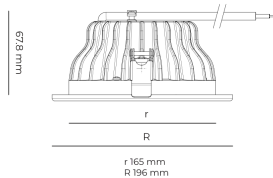

LED

 220-240 V
50-60 Hz

IP20
IP44

CCT
4000 k
CRI
80+

Product technical data

Mains voltage	220 - 240V AC, 50/60Hz
Connection method	Plug-in terminal
Dimming type	Non-dimmable
IP rating	44/20
Protection class	II
Ambient temperature	0 to +30 °C
Light source	LED
Colour temperature	4000k
Color rendering index	80
Rated luminous flux	1,575 lm
Connected load	12.60 W
Luminous efficacy	125.0 lm/W

Optical system	Reflector
Optical part material	Hardened glass
Housing material	Die-cast aluminium
Surface finish	Powder coated
Height	75.00 cm
Diameter	196.00 cm
Weight	0.80 kg
Service lifetime (L80 B10)	50 000 h
Warranty	5 years

Dimensions

Light distribution