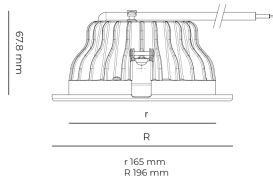

Technical datasheet

PRIME-6-S-830-1-PD-BL

Product description

Prime is a recessed LED downlight with aluminum reflector and LED source with 50,000 hours lifetime. Available in 3 sizes and 3 power options, color temperatures 3000K/4000K with CRI 80+. Three light distribution types (Clear, Diffuse, Partly diffuse) with separate LED driver and DALI control option available. Ideal for offices, commercial spaces and residential buildings. 5-year warranty.

LED 220-240 V
50-60 Hz **IP20**
IP44  **CE** **CCT**
3000 k **CRI**
80+

Product technical data

Mains voltage	220 - 240V AC, 50/60Hz
Connection method	Plug-in terminal
Dimming type	Non-dimmable
IP rating	44/20
Protection class	II
Ambient temperature	0 to +30 °C
Light source	LED
Colour temperature	3000k
Color rendering index	80
Rated luminous flux	1,575 lm
Connected load	12.60 W
Luminous efficacy	125.0 lm/W

Optical system	Reflector
Optical part material	Hardened glass
Housing material	Die-cast aluminium
Surface finish	Powder coated
Height	75.00 cm
Diameter	196.00 cm
Weight	0.80 kg
Service lifetime (L80 B10)	50 000 h
Warranty	5 years

Dimensions

Light distribution