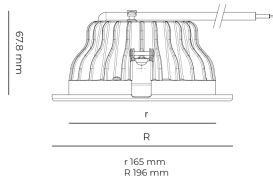

LED 220-240 V 50-60Hz IP20 IP44
 

 CCT 4000 k CRI 80+

Product technical data

Mains voltage	220 - 240V AC, 50/60Hz
Connection method	Plug-in terminal
Dimming type	DALI
IP rating	44/20
Protection class	II
Ambient temperature	0 to +30 °C
Light source	LED
Colour temperature	4000k
Color rendering index	80
Rated luminous flux	2,865 lm
Connected load	26.20 W
Luminous efficacy	109.4 lm/W

Optical system	Reflector
Optical part material	Hardened glass
Housing material	Die-cast aluminium
Surface finish	Powder coated
Height	75.00 cm
Diameter	196.00 cm
Weight	0.80 kg
Service lifetime (L80 B10)	50 000 h
Warranty	5 years

Dimensions

Light distribution