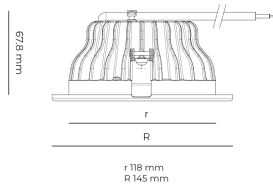

LED 220-240 V IP20
 50-60Hz IP44

CCT
4000 k

CRI
80+

Product technical data

Mains voltage	220 - 240V AC, 50/60Hz
Connection method	Plug-in terminal
Dimming type	Non-dimmable
IP rating	44/20
Protection class	II
Ambient temperature	0 to +30 °C
Light source	LED
Colour temperature	4000k
Color rendering index	80
Rated luminous flux	2,865 lm
Connected load	26.20 W
Luminous efficacy	109.4 lm/W

Optical system	Reflector
Optical part material	Hardened glass
Housing material	Die-cast aluminium
Surface finish	Powder coated
Height	75.00 cm
Diameter	145.00 cm
Weight	0.60 kg
Service lifetime (L80 B10)	50 000 h
Warranty	5 years

Dimensions

Light distribution