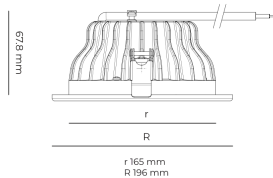

LED

 220-240 V
50-60 Hz

IP20
IP44

CCT
4000 k
CRI
80+

Product technical data

Mains voltage	220 - 240V AC, 50/60Hz
Connection method	Plug-in terminal
Dimming type	Non-dimmable
IP rating	44/20
Protection class	II
Ambient temperature	0 to +30 °C
Light source	LED
Colour temperature	4000k
Color rendering index	80
Rated luminous flux	2,865 lm
Connected load	26.20 W
Luminous efficacy	109.4 lm/W

Optical system	Reflector
Optical part material	Hardened glass
Housing material	Die-cast aluminium
Surface finish	Powder coated
Height	75.00 cm
Diameter	196.00 cm
Weight	0.80 kg
Service lifetime (L80 B10)	50 000 h
Warranty	5 years

Dimensions

Light distribution