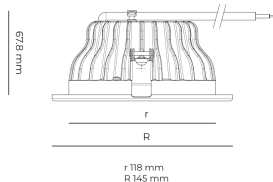

LED

 220-240 V
50-60 Hz

IP20
IP44

CCT
4000 k
CRI
80+

Product technical data

Mains voltage	220 - 240V AC, 50/60Hz
Connection method	Plug-in terminal
Dimming type	Non-dimmable
IP rating	44/20
Protection class	II
Ambient temperature	0 to +30 °C
Light source	LED
Colour temperature	4000k
Color rendering index	80
Rated luminous flux	2,865 lm
Connected load	26.20 W
Luminous efficacy	109.4 lm/W

Optical system	Reflector
Optical part material	Hardened glass
Housing material	Die-cast aluminium
Surface finish	Powder coated
Height	75.00 cm
Diameter	145.00 cm
Weight	0.60 kg
Service lifetime (L80 B10)	50 000 h
Warranty	5 years

Dimensions

Light distribution