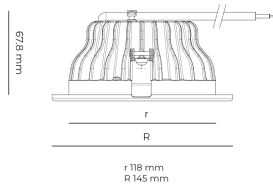

LED 220-240 V 50-60Hz
IP20
IP44

CCT
3000 k

CRI
80+

Product technical data

Mains voltage	220 - 240V AC, 50/60Hz
Connection method	Plug-in terminal
Dimming type	DALI
IP rating	44/20
Protection class	II
Ambient temperature	0 to +30 °C
Light source	LED
Colour temperature	3000k
Color rendering index	80
Rated luminous flux	2,865 lm
Connected load	26.20 W
Luminous efficacy	109.4 lm/W

Optical system	Reflector
Optical part material	Hardened glass
Housing material	Die-cast aluminium
Surface finish	Powder coated
Height	75.00 cm
Diameter	145.00 cm
Weight	0.60 kg
Service lifetime (L80 B10)	50 000 h
Warranty	5 years

Dimensions

Light distribution