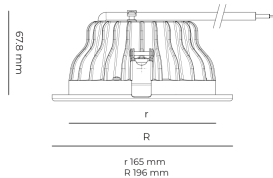

Optical system	Reflector
Optical part material	Hardened glass
Housing material	Die-cast aluminium
Surface finish	Powder coated
Height	75.00 cm
Diameter	196.00 cm
Weight	0.80 kg
Service lifetime (L80 B10)	50 000 h
Warranty	5 years

### Dimensions