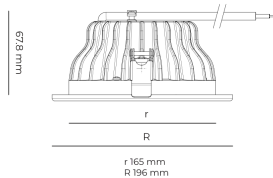

LED

 220-240 V
50-60 Hz

IP20
IP44

CCT
3000 k
CRI
80+

Product technical data

Mains voltage	220 - 240V AC, 50/60Hz
Connection method	Plug-in terminal
Dimming type	DALI
IP rating	44/20
Protection class	II
Ambient temperature	0 to +30 °C
Light source	LED
Colour temperature	3000k
Color rendering index	80
Rated luminous flux	2,865 lm
Connected load	26.20 W
Luminous efficacy	109.4 lm/W

Optical system	Reflector
Optical part material	Hardened glass
Housing material	Die-cast aluminium
Surface finish	Powder coated
Height	75.00 cm
Diameter	196.00 cm
Weight	0.80 kg
Service lifetime (L80 B10)	50 000 h
Warranty	5 years

Dimensions

Light distribution