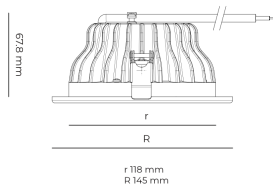

Technical datasheet

PRIME-4-L-830-1-D-WH

Product description

Prime is a recessed LED downlight with aluminum reflector and LED source with 50,000 hours lifetime. Available in 3 sizes and 3 power options, color temperatures 3000K/4000K with CRI 80+. Three light distribution types (Clear, Diffuse, Partly diffuse) with separate LED driver and DALI control option available. Ideal for offices, commercial spaces and residential buildings. 5-year warranty.

LED 220-240 V 50-60Hz IP20 IP44   CCT 3000 k CRI 80+

Product technical data

Mains voltage	220 - 240V AC, 50/60Hz
Connection method	Plug-in terminal
Dimming type	Non-dimmable
IP rating	44/20
Protection class	II
Ambient temperature	0 to +30 °C
Light source	LED
Colour temperature	3000k
Color rendering index	80
Rated luminous flux	2,865 lm
Connected load	26.20 W
Luminous efficacy	109.4 lm/W

Optical system	Reflector
Optical part material	Hardened glass
Housing material	Die-cast aluminium
Surface finish	Powder coated
Height	75.00 cm
Diameter	145.00 cm
Weight	0.60 kg
Service lifetime (L80 B10)	50 000 h
Warranty	5 years

Dimensions

Light distribution