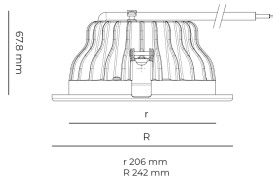

LED 220-240 V IP20
 50-60 Hz IP44

CCT
3000 k

CRI
80+

Product technical data

Mains voltage	220 - 240V AC, 50/60Hz
Connection method	Plug-in terminal
Dimming type	Non-dimmable
IP rating	44/20
Protection class	II
Ambient temperature	0 to +30 °C
Light source	LED
Colour temperature	3000k
Color rendering index	80
Rated luminous flux	2,865 lm
Connected load	26.20 W
Luminous efficacy	109.4 lm/W

Optical system	Reflector
Optical part material	Hardened glass
Housing material	Die-cast aluminium
Surface finish	Powder coated
Height	75.00 cm
Diameter	242.00 cm
Weight	1.00 kg
Service lifetime (L80 B10)	50 000 h
Warranty	5 years

Dimensions

Light distribution