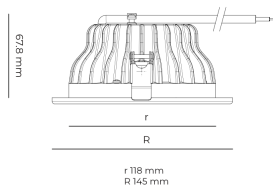

Technical datasheet

PRIME-4-L-830-1-C-BL

Product description

Prime is a recessed LED downlight with aluminum reflector and LED source with 50,000 hours lifetime. Available in 3 sizes and 3 power options, color temperatures 3000K/4000K with CRI 80+. Three light distribution types (Clear, Diffuse, Partly diffuse) with separate LED driver and DALI control option available. Ideal for offices, commercial spaces and residential buildings. 5-year warranty.

LED 220-240 V IP20   CCT CRI
 50-60 Hz IP44 3000 k 80+

Product technical data

| | |
|-----------------------|------------------------|
| Mains voltage | 220 - 240V AC, 50/60Hz |
| Connection method | Plug-in terminal |
| Dimming type | Non-dimmable |
| IP rating | 44/20 |
| Protection class | II |
| Ambient temperature | 0 to +30 °C |
| Light source | LED |
| Colour temperature | 3000k |
| Color rendering index | 80 |
| Rated luminous flux | 2,865 lm |
| Connected load | 26.20 W |
| Luminous efficacy | 109.4 lm/W |

| | |
|----------------------------|--------------------|
| Optical system | Reflector |
| Optical part material | Hardened glass |
| Housing material | Die-cast aluminium |
| Surface finish | Powder coated |
| Height | 75.00 cm |
| Diameter | 145.00 cm |
| Weight | 0.60 kg |
| Service lifetime (L80 B10) | 50 000 h |
| Warranty | 5 years |

Dimensions

Light distribution