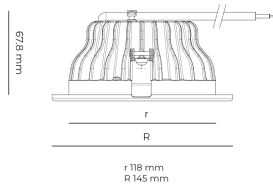

LED 220-240 V IP20
 50-60Hz IP44

CCT
4000 k

CRI
80+

Product technical data

Mains voltage	220 - 240V AC, 50/60Hz
Connection method	Plug-in terminal
Dimming type	DALI
IP rating	44/20
Protection class	II
Ambient temperature	0 to +30 °C
Light source	LED
Colour temperature	4000k
Color rendering index	80
Rated luminous flux	2,185 lm
Connected load	18.30 W
Luminous efficacy	119.4 lm/W

Optical system	Reflector
Optical part material	Hardened glass
Housing material	Die-cast aluminium
Surface finish	Powder coated
Height	75.00 cm
Diameter	145.00 cm
Weight	0.60 kg
Service lifetime (L80 B10)	50 000 h
Warranty	5 years

Dimensions

Light distribution