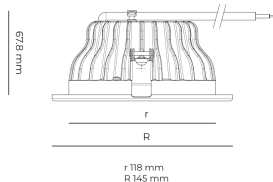

LED

 220-240 V
50-60 Hz

IP20
IP44

CCT
4000 k
CRI
80+

Product technical data

Mains voltage	220 - 240V AC, 50/60Hz
Connection method	Plug-in terminal
Dimming type	DALI
IP rating	44/20
Protection class	II
Ambient temperature	0 to +30 °C
Light source	LED
Colour temperature	4000k
Color rendering index	80
Rated luminous flux	2,185 lm
Connected load	18.30 W
Luminous efficacy	119.4 lm/W

Optical system	Reflector
Optical part material	Hardened glass
Housing material	Die-cast aluminium
Surface finish	Powder coated
Height	75.00 cm
Diameter	145.00 cm
Weight	0.60 kg
Service lifetime (L80 B10)	50 000 h
Warranty	5 years

Dimensions

Light distribution