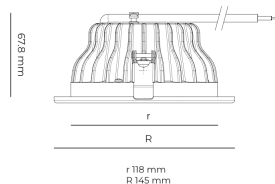

LED

 220-240 V
50-60 Hz

IP20
IP44

CCT
4000 k
CRI
80+

Product technical data

Mains voltage	220 - 240V AC, 50/60Hz
Connection method	Plug-in terminal
Dimming type	Non-dimmable
IP rating	44/20
Protection class	II
Ambient temperature	0 to +30 °C
Light source	LED
Colour temperature	4000k
Color rendering index	80
Rated luminous flux	2,185 lm
Connected load	18.30 W
Luminous efficacy	119.4 lm/W

Optical system	Reflector
Optical part material	Hardened glass
Housing material	Die-cast aluminium
Surface finish	Powder coated
Height	75.00 cm
Diameter	145.00 cm
Weight	0.60 kg
Service lifetime (L80 B10)	50 000 h
Warranty	5 years

Dimensions

Light distribution