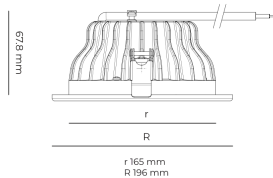

LED

 220-240 V
50-60 Hz

IP20
IP44

CCT
4000 k
CRI
80+

Product technical data

Mains voltage	220 - 240V AC, 50/60Hz
Connection method	Plug-in terminal
Dimming type	Non-dimmable
IP rating	44/20
Protection class	II
Ambient temperature	0 to +30 °C
Light source	LED
Colour temperature	4000k
Color rendering index	80
Rated luminous flux	2,185 lm
Connected load	18.30 W
Luminous efficacy	119.4 lm/W

Optical system	Reflector
Optical part material	Hardened glass
Housing material	Die-cast aluminium
Surface finish	Powder coated
Height	75.00 cm
Diameter	196.00 cm
Weight	0.80 kg
Service lifetime (L80 B10)	50 000 h
Warranty	5 years

Dimensions

Light distribution