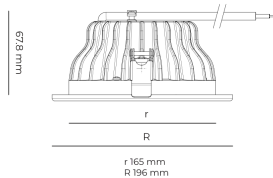

LED

 220-240 V
50-60 Hz

IP20
IP44

CCT
3000 k
CRI
80+

Product technical data

Mains voltage	220 - 240V AC, 50/60Hz
Connection method	Plug-in terminal
Dimming type	DALI
IP rating	44/20
Protection class	II
Ambient temperature	0 to +30 °C
Light source	LED
Colour temperature	3000k
Color rendering index	80
Rated luminous flux	2,185 lm
Connected load	18.30 W
Luminous efficacy	119.4 lm/W

Optical system	Reflector
Optical part material	Hardened glass
Housing material	Die-cast aluminium
Surface finish	Powder coated
Height	75.00 cm
Diameter	196.00 cm
Weight	0.80 kg
Service lifetime (L80 B10)	50 000 h
Warranty	5 years

Dimensions

Light distribution