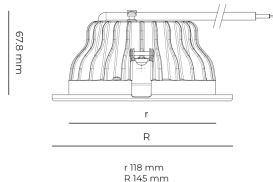

Technical datasheet

PRIME-4-M-830-2-D-BL

Product description

Prime is a recessed LED downlight with aluminum reflector and LED source with 50,000 hours lifetime. Available in 3 sizes and 3 power options, color temperatures 3000K/4000K with CRI 80+. Three light distribution types (Clear, Diffuse, Partly diffuse) with separate LED driver and DALI control option available. Ideal for offices, commercial spaces and residential buildings. 5-year warranty.

LED 220-240 V
50-60 Hz **IP20**
IP44  **CE** CCT
3000 k CRI
80+

Product technical data

Mains voltage	220 - 240V AC, 50/60Hz
Connection method	Plug-in terminal
Dimming type	DALI
IP rating	44/20
Protection class	II
Ambient temperature	0 to +30 °C
Light source	LED
Colour temperature	3000k
Color rendering index	80
Rated luminous flux	2,185 lm
Connected load	18.30 W
Luminous efficacy	119.4 lm/W

Optical system	Reflector
Optical part material	Hardened glass
Housing material	Die-cast aluminium
Surface finish	Powder coated
Height	75.00 cm
Diameter	145.00 cm
Weight	0.60 kg
Service lifetime (L80 B10)	50 000 h
Warranty	5 years

Dimensions

Light distribution