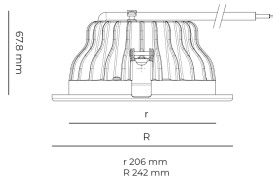

LED 220-240 V 50-60 Hz
IP20
IP44

CCT
3000 k

CRI
80+

Product technical data

Mains voltage	220 - 240V AC, 50/60Hz
Connection method	Plug-in terminal
Dimming type	DALI
IP rating	44/20
Protection class	II
Ambient temperature	0 to +30 °C
Light source	LED
Colour temperature	3000k
Color rendering index	80
Rated luminous flux	2,185 lm
Connected load	18.30 W
Luminous efficacy	119.4 lm/W

Optical system	Reflector
Optical part material	Hardened glass
Housing material	Die-cast aluminium
Surface finish	Powder coated
Height	75.00 cm
Diameter	242.00 cm
Weight	1.00 kg
Service lifetime (L80 B10)	50 000 h
Warranty	5 years

Dimensions

Light distribution