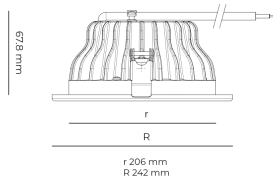

Technical datasheet

PRIME-8-M-830-1-D-WH

Product description

Prime is a recessed LED downlight with aluminum reflector and LED source with 50,000 hours lifetime. Available in 3 sizes and 3 power options, color temperatures 3000K/4000K with CRI 80+. Three light distribution types (Clear, Diffuse, Partly diffuse) with separate LED driver and DALI control option available. Ideal for offices, commercial spaces and residential buildings. 5-year warranty.

LED 220-240 V 50-60Hz IP20 IP44   CCT 3000 k CRI 80+

Product technical data

Mains voltage	220 - 240V AC, 50/60Hz
Connection method	Plug-in terminal
Dimming type	Non-dimmable
IP rating	44/20
Protection class	II
Ambient temperature	0 to +30 °C
Light source	LED
Colour temperature	3000k
Color rendering index	80
Rated luminous flux	2,185 lm
Connected load	18.30 W
Luminous efficacy	119.4 lm/W

Optical system	Reflector
Optical part material	Hardened glass
Housing material	Die-cast aluminium
Surface finish	Powder coated
Height	75.00 cm
Diameter	242.00 cm
Weight	1.00 kg
Service lifetime (L80 B10)	50 000 h
Warranty	5 years

Dimensions

Light distribution