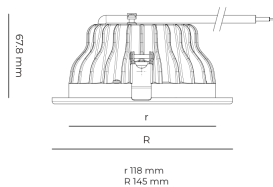

Technical datasheet

PRIME-4-M-830-1-D-WH

Product description

Prime is a recessed LED downlight with aluminum reflector and LED source with 50,000 hours lifetime. Available in 3 sizes and 3 power options, color temperatures 3000K/4000K with CRI 80+. Three light distribution types (Clear, Diffuse, Partly diffuse) with separate LED driver and DALI control option available. Ideal for offices, commercial spaces and residential buildings. 5-year warranty.

LED 220-240 V IP20   CCT CRI
 50-60 Hz IP44 3000 k 80+

Product technical data

Mains voltage	220 - 240V AC, 50/60Hz
Connection method	Plug-in terminal
Dimming type	Non-dimmable
IP rating	44/20
Protection class	II
Ambient temperature	0 to +30 °C
Light source	LED
Colour temperature	3000k
Color rendering index	80
Rated luminous flux	2,185 lm
Connected load	18.30 W
Luminous efficacy	119.4 lm/W

Optical system	Reflector
Optical part material	Hardened glass
Housing material	Die-cast aluminium
Surface finish	Powder coated
Height	75.00 cm
Diameter	145.00 cm
Weight	0.60 kg
Service lifetime (L80 B10)	50 000 h
Warranty	5 years

Dimensions

Light distribution