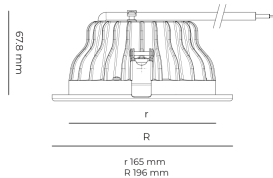

LED 220-240 V IP20
 50-60 Hz IP44

CCT
3000 k

CRI
80+

Product technical data

Mains voltage	220 - 240V AC, 50/60Hz
Connection method	Plug-in terminal
Dimming type	Non-dimmable
IP rating	44/20
Protection class	II
Ambient temperature	0 to +30 °C
Light source	LED
Colour temperature	3000k
Color rendering index	80
Rated luminous flux	2,185 lm
Connected load	18.30 W
Luminous efficacy	119.4 lm/W

Optical system	Reflector
Optical part material	Hardened glass
Housing material	Die-cast aluminium
Surface finish	Powder coated
Height	75.00 cm
Diameter	196.00 cm
Weight	0.80 kg
Service lifetime (L80 B10)	50 000 h
Warranty	5 years

Dimensions

Light distribution