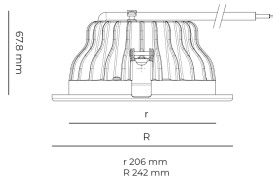

LED 220-240 V IP20
 50-60 Hz IP44

CCT
4000 k

CRI
80+

Product technical data

Mains voltage	220 - 240V AC, 50/60Hz
Connection method	Plug-in terminal
Dimming type	DALI
IP rating	44/20
Protection class	II
Ambient temperature	0 to +30 °C
Light source	LED
Colour temperature	4000k
Color rendering index	80
Rated luminous flux	1,575 lm
Connected load	12.60 W
Luminous efficacy	125.0 lm/W

Optical system	Reflector
Optical part material	Hardened glass
Housing material	Die-cast aluminium
Surface finish	Powder coated
Height	75.00 cm
Diameter	242.00 cm
Weight	1.00 kg
Service lifetime (L80 B10)	50 000 h
Warranty	5 years

Dimensions

Light distribution