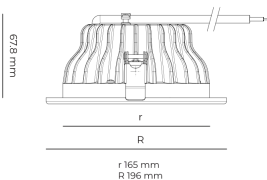

LED 220-240 V IP20
 50-60 Hz IP44

CCT
4000 k

CRI
80+

Product technical data

Mains voltage	220 - 240V AC, 50/60Hz
Connection method	Plug-in terminal
Dimming type	DALI
IP rating	44/20
Protection class	II
Ambient temperature	0 to +30 °C
Light source	LED
Colour temperature	4000k
Color rendering index	80
Rated luminous flux	1,575 lm
Connected load	12.60 W
Luminous efficacy	125.0 lm/W

Optical system	Reflector
Optical part material	Hardened glass
Housing material	Die-cast aluminium
Surface finish	Powder coated
Height	75.00 cm
Diameter	196.00 cm
Weight	0.80 kg
Service lifetime (L80 B10)	50 000 h
Warranty	5 years

Dimensions

Light distribution