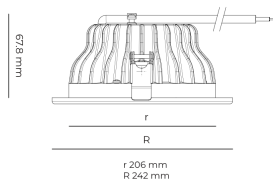

Technical datasheet

PRIME-8-S-840-1-C-WH

Product description

Prime is a recessed LED downlight with aluminum reflector and LED source with 50,000 hours lifetime. Available in 3 sizes and 3 power options, color temperatures 3000K/4000K with CRI 80+. Three light distribution types (Clear, Diffuse, Partly diffuse) with separate LED driver and DALI control option available. Ideal for offices, commercial spaces and residential buildings. 5-year warranty.

LED 220-240 V IP20   CCT CRI
 50-60 Hz IP44 4000 k 80+

Product technical data

Mains voltage	220 - 240V AC, 50/60Hz
Connection method	Plug-in terminal
Dimming type	Non-dimmable
IP rating	44/20
Protection class	II
Ambient temperature	0 to +30 °C
Light source	LED
Colour temperature	4000k
Color rendering index	80
Rated luminous flux	1,575 lm
Connected load	12.60 W
Luminous efficacy	125.0 lm/W

Optical system	Reflector
Optical part material	Hardened glass
Housing material	Die-cast aluminium
Surface finish	Powder coated
Height	75.00 cm
Diameter	242.00 cm
Weight	1.00 kg
Service lifetime (L80 B10)	50 000 h
Warranty	5 years

Dimensions

Light distribution