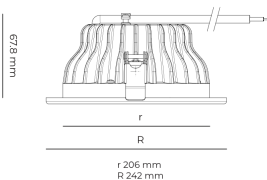

LED 220-240 V IP20
 50-60 Hz IP44

CCT
4000 k

CRI
80+

Product technical data

Mains voltage	220 - 240V AC, 50/60Hz
Connection method	Plug-in terminal
Dimming type	Non-dimmable
IP rating	44/20
Protection class	II
Ambient temperature	0 to +30 °C
Light source	LED
Colour temperature	4000k
Color rendering index	80
Rated luminous flux	1,575 lm
Connected load	12.60 W
Luminous efficacy	125.0 lm/W

Optical system	Reflector
Optical part material	Hardened glass
Housing material	Die-cast aluminium
Surface finish	Powder coated
Height	75.00 cm
Diameter	242.00 cm
Weight	1.00 kg
Service lifetime (L80 B10)	50 000 h
Warranty	5 years

Dimensions

Light distribution