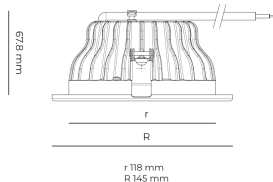

Optical system	Reflector
Optical part material	Hardened glass
Housing material	Die-cast aluminium
Surface finish	Powder coated
Height	75.00 cm
Diameter	145.00 cm
Weight	0.60 kg
Service lifetime (L80 B10)	50 000 h
Warranty	5 years

### Dimensions