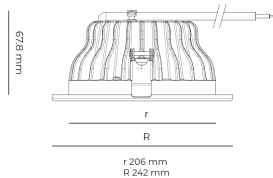

LED

 220-240 V
50-60 Hz

IP20
IP44

CCT
3000 k
CRI
80+

Product technical data

Mains voltage	220 - 240V AC, 50/60Hz
Connection method	Plug-in terminal
Dimming type	DALI
IP rating	44/20
Protection class	II
Ambient temperature	0 to +30 °C
Light source	LED
Colour temperature	3000k
Color rendering index	80
Rated luminous flux	1,575 lm
Connected load	12.60 W
Luminous efficacy	125.0 lm/W

Optical system	Reflector
Optical part material	Hardened glass
Housing material	Die-cast aluminium
Surface finish	Powder coated
Height	75.00 cm
Diameter	242.00 cm
Weight	1.00 kg
Service lifetime (L80 B10)	50 000 h
Warranty	5 years

Dimensions

Light distribution