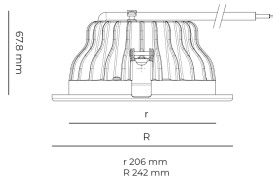

LED 220-240 V IP20
 50-60 Hz IP44

CCT
3000 k

CRI
80+

Product technical data

Mains voltage	220 - 240V AC, 50/60Hz
Connection method	Plug-in terminal
Dimming type	DALI
IP rating	44/20
Protection class	II
Ambient temperature	0 to +30 °C
Light source	LED
Colour temperature	3000k
Color rendering index	80
Rated luminous flux	1,575 lm
Connected load	12.60 W
Luminous efficacy	125.0 lm/W

Optical system	Reflector
Optical part material	Hardened glass
Housing material	Die-cast aluminium
Surface finish	Powder coated
Height	75.00 cm
Diameter	242.00 cm
Weight	1.00 kg
Service lifetime (L80 B10)	50 000 h
Warranty	5 years

Dimensions

Light distribution