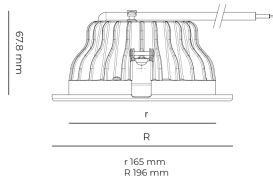

Technical datasheet

PRIME-6-S-830-2-D-BL

Product description

Prime is a recessed LED downlight with aluminum reflector and LED source with 50,000 hours lifetime. Available in 3 sizes and 3 power options, color temperatures 3000K/4000K with CRI 80+. Three light distribution types (Clear, Diffuse, Partly diffuse) with separate LED driver and DALI control option available. Ideal for offices, commercial spaces and residential buildings. 5-year warranty.

LED 220-240 V
50-60 Hz **IP20**
IP44  **CE** CCT
3000 k CRI
80+

Product technical data

Mains voltage	220 - 240V AC, 50/60Hz
Connection method	Plug-in terminal
Dimming type	DALI
IP rating	44/20
Protection class	II
Ambient temperature	0 to +30 °C
Light source	LED
Colour temperature	3000k
Color rendering index	80
Rated luminous flux	1,575 lm
Connected load	12.60 W
Luminous efficacy	125.0 lm/W

Optical system	Reflector
Optical part material	Hardened glass
Housing material	Die-cast aluminium
Surface finish	Powder coated
Height	75.00 cm
Diameter	196.00 cm
Weight	0.80 kg
Service lifetime (L80 B10)	50 000 h
Warranty	5 years

Dimensions

Light distribution