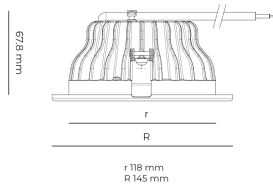

Optical system	Reflector
Optical part material	Hardened glass
Housing material	Die-cast aluminium
Surface finish	Powder coated
Height	75.00 cm
Diameter	145.00 cm
Weight	0.60 kg
Service lifetime (L80 B10)	50 000 h
Warranty	5 years

### Dimensions