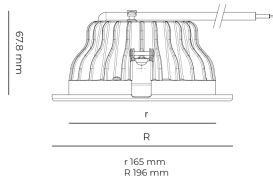

Technical datasheet

PRIME-6-S-830-1-C-WH

Product description

Prime is a recessed LED downlight with aluminum reflector and LED source with 50,000 hours lifetime. Available in 3 sizes and 3 power options, color temperatures 3000K/4000K with CRI 80+. Three light distribution types (Clear, Diffuse, Partly diffuse) with separate LED driver and DALI control option available. Ideal for offices, commercial spaces and residential buildings. 5-year warranty.

LED 220-240 V
50-60 Hz **IP20**
IP44  **CE** **CCT**
3000 k **CRI**
80+

Product technical data

Mains voltage	220 - 240V AC, 50/60Hz
Connection method	Plug-in terminal
Dimming type	Non-dimmable
IP rating	44/20
Protection class	II
Ambient temperature	0 to +30 °C
Light source	LED
Colour temperature	3000k
Color rendering index	80
Rated luminous flux	1,575 lm
Connected load	12.60 W
Luminous efficacy	125.0 lm/W

Optical system	Reflector
Optical part material	Hardened glass
Housing material	Die-cast aluminium
Surface finish	Powder coated
Height	75.00 cm
Diameter	196.00 cm
Weight	0.80 kg
Service lifetime (L80 B10)	50 000 h
Warranty	5 years

Dimensions

Light distribution