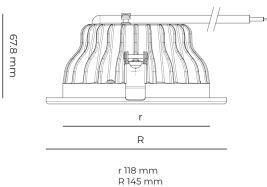

Technical datasheet

PRIME-4-S-830-1-C-WH

Product description

Prime is a recessed LED downlight with aluminum reflector and LED source with 50,000 hours lifetime. Available in 3 sizes and 3 power options, color temperatures 3000K/4000K with CRI 80+. Three light distribution types (Clear, Diffuse, Partly diffuse) with separate LED driver and DALI control option available. Ideal for offices, commercial spaces and residential buildings. 5-year warranty.

LED 220-240 V IP20   CCT CRI
 50-60 Hz IP44 3000 k 80+

Product technical data

Mains voltage	220 - 240V AC, 50/60Hz
Connection method	Plug-in terminal
Dimming type	Non-dimmable
IP rating	44/20
Protection class	II
Ambient temperature	0 to +30 °C
Light source	LED
Colour temperature	3000k
Color rendering index	80
Rated luminous flux	1,575 lm
Connected load	12.60 W
Luminous efficacy	125.0 lm/W

Optical system	Reflector
Optical part material	Hardened glass
Housing material	Die-cast aluminium
Surface finish	Powder coated
Height	75.00 cm
Diameter	145.00 cm
Weight	0.60 kg
Service lifetime (L80 B10)	50 000 h
Warranty	5 years

Dimensions

Light distribution