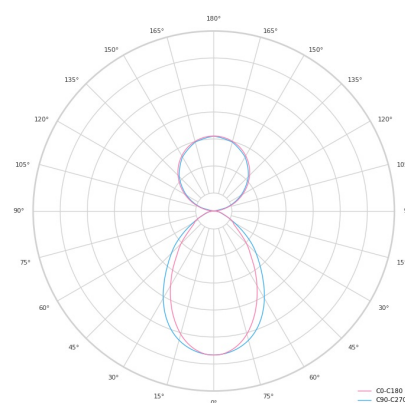

Technical datasheet

LINESUS2820-L-940-1-WH-DI/IND-

Product description

LINE Suspended is a pendant linear LED luminaire with high-quality LED source with 50,000 hours lifetime and PMMA diffuser. Available in 5 sizes (572-2820mm), color temperatures 3000K/4000K with CRI 80+/90+. Direct and indirect lighting options with DALI control available. Wide range of cable colors. Ideal for offices and commercial spaces. 5-year warranty.

LED 220-240V 50-60Hz IP20   CCT 4000 k CRI 90+

Product technical data

Mains voltage	220 - 240V AC, 50/60Hz
Connection method	Plug-in terminal
Dimming type	Non-dimmable
IP rating	20
Protection class	I
Ambient temperature	0 to +25 °C
Light source	LED
Colour temperature	4000k
Color rendering index	90
Rated luminous flux	6,377 lm
Connected load	128.52 W
Luminous efficacy	91.7 lm/W

Ripple	2 %
Inrush current	55 A
Inrush time	188 μs
Optical system	Diffuser
Optical part material	PMMA
Housing material	Aluminium
Surface finish	Powder coated
Width	50.00 cm
Height	70.00 cm
Length	2,820.00 cm
Weight	6.80 kg
Service lifetime (L80 B10)	50 000 h
Warranty	5 years

Dimensions

Light distribution

Available cable colors