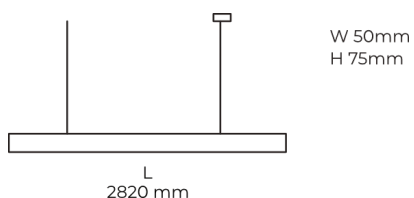

Technical datasheet

LINESUS2820-L-940-1-WH-DI/IND-

Product description

LINE Suspended is a pendant linear LED luminaire with high-quality LED source with 50,000 hours lifetime and PMMA diffuser. Available in 5 sizes (572-2820mm), color temperatures 3000K/4000K with CRI 80+/90+. Direct and indirect lighting options with DALI control available. Wide range of cable colors. Ideal for offices and commercial spaces. 5-year warranty.

LED 220-240V 50-60Hz IP20   CCT 4000 k CRI 90+

Product technical data

Mains voltage	220 - 240V AC, 50/60Hz
Connection method	Plug-in terminal
Dimming type	Non-dimmable
IP rating	20
Protection class	I
Ambient temperature	0 to +25 °C
Light source	LED
Colour temperature	4000k
Color rendering index	90
Rated luminous flux	6,377 lm
Connected load	128.52 W
Luminous efficacy	91.7 lm/W

Ripple	2 %
Inrush current	55 A
Inrush time	188 μs
Optical system	Diffuser
Optical part material	PMMA
Housing material	Aluminium
Surface finish	Powder coated
Width	50.00 cm
Height	70.00 cm
Length	2,820.00 cm
Weight	6.80 kg
Service lifetime (L80 B10)	50 000 h
Warranty	5 years

Dimensions

Light distribution

Available cable colors