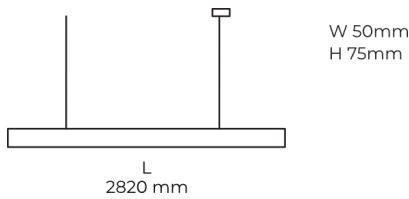

Technical datasheet

LINESUS2820-L-930-2-BL-DI-

Product description

LINE Suspended is a pendant linear LED luminaire with high-quality LED source with 50,000 hours lifetime and PMMA diffuser. Available in 5 sizes (572-2820mm), color temperatures 3000K/4000K with CRI 80+/90+. Direct and indirect lighting options with DALI control available. Wide range of cable colors. Ideal for offices and commercial spaces. 5-year warranty.

LED 220-240 V 50-60Hz **IP20** **CE** **CCT 3000 k** **CRI 90+**

Product technical data

Mains voltage	220 - 240V AC, 50/60Hz
Connection method	Plug-in terminal
Dimming type	DALI
IP rating	20
Protection class	I
Ambient temperature	0 to +25 °C
Light source	LED
Colour temperature	3000k
Color rendering index	90
Rated luminous flux	5,964 lm
Connected load	76.91 W
Luminous efficacy	77.5 lm/W

Ripple	1 %
DALI address	1
Standby power	0.50 W
Inrush current	53 A
Optical system	Diffuser
Optical part material	PMMA
Housing material	Aluminium
Surface finish	Powder coated
Width	50.00 cm
Height	70.00 cm
Length	2,820.00 cm
Weight	6.80 kg
Service lifetime (L80 B10)	50 000 h
Warranty	5 years

Dimensions

Light distribution

Available cable colors