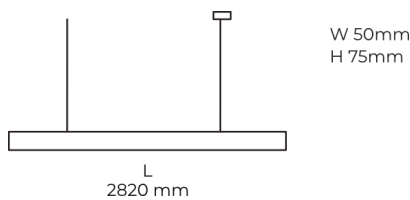

Technical datasheet

LINESUS2820-L-840-2-WH-DI-

Product description

LINE Suspended is a pendant linear LED luminaire with high-quality LED source with 50,000 hours lifetime and PMMA diffuser. Available in 5 sizes (572-2820mm), color temperatures 3000K/4000K with CRI 80+/90+. Direct and indirect lighting options with DALI control available. Wide range of cable colors. Ideal for offices and commercial spaces. 5-year warranty.

LED 220-240 V 50-60Hz **IP20** **CE** **CCT 4000 k** **CRI 80+**

Product technical data

Mains voltage	220 - 240V AC, 50/60Hz
Connection method	Plug-in terminal
Dimming type	DALI
IP rating	20
Protection class	I
Ambient temperature	0 to +25 °C
Light source	LED
Colour temperature	4000k
Color rendering index	80
Rated luminous flux	7,390 lm
Connected load	75.07 W
Luminous efficacy	98.4 lm/W

Ripple	1 %
DALI address	1
Standby power	0.50 W
Inrush current	53 A
Optical system	Diffuser
Optical part material	PMMA
Housing material	Aluminium
Surface finish	Powder coated
Width	50.00 cm
Height	70.00 cm
Length	2,820.00 cm
Weight	6.80 kg
Service lifetime (L80 B10)	50 000 h
Warranty	5 years

Dimensions

Light distribution

Available cable colors