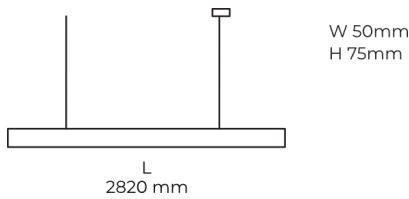

Technical datasheet

LINESUS2820-L-840-2-WH-DI-

Product description

LINE Suspended is a pendant linear LED luminaire with high-quality LED source with 50,000 hours lifetime and PMMA diffuser. Available in 5 sizes (572-2820mm), color temperatures 3000K/4000K with CRI 80+/90+. Direct and indirect lighting options with DALI control available. Wide range of cable colors. Ideal for offices and commercial spaces. 5-year warranty.

LED 220-240 V 50-60Hz **IP20** **CCT 4000 k** **CRI 80+**

Product technical data

Mains voltage	220 - 240V AC, 50/60Hz
Connection method	Plug-in terminal
Dimming type	DALI
IP rating	20
Protection class	I
Ambient temperature	0 to +25 °C
Light source	LED
Colour temperature	4000k
Color rendering index	80
Rated luminous flux	7,390 lm
Connected load	75.07 W
Luminous efficacy	98.4 lm/W

Ripple	1 %
DALI address	1
Standby power	0.50 W
Inrush current	53 A
Optical system	Diffuser
Optical part material	PMMA
Housing material	Aluminium
Surface finish	Powder coated
Width	50.00 cm
Height	70.00 cm
Length	2,820.00 cm
Weight	6.80 kg
Service lifetime (L80 B10)	50 000 h
Warranty	5 years

Dimensions

Light distribution

Available cable colors