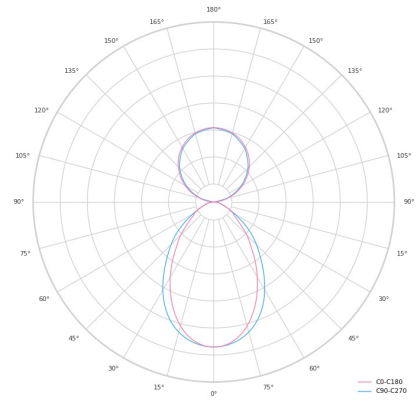

Technical datasheet

LINESUS2820-L-840-2-BL-DI/IND-

Product description

LINE Suspended is a pendant linear LED luminaire with high-quality LED source with 50,000 hours lifetime and PMMA diffuser. Available in 5 sizes (572-2820mm), color temperatures 3000K/4000K with CRI 80+/90+. Direct and indirect lighting options with DALI control available. Wide range of cable colors. Ideal for offices and commercial spaces. 5-year warranty.

LED 220-240 V IP20   CCT CRI
 50-60Hz 4000 k 80+

Product technical data

Mains voltage	220 - 240V AC, 50/60Hz	Ripple	1 %
Connection method	Plug-in terminal	DALI address	2
Dimming type	DALI	Standby power	1.00 W
IP rating	20	Inrush current	71 A
Protection class	I	Inrush time	180 µs
Ambient temperature	0 to +25 °C	Optical system	Diffuser
Light source	LED	Optical part material	PMMA
Colour temperature	4000k	Housing material	Aluminium
Color rendering index	80	Surface finish	Powder coated
Rated luminous flux	7,390 lm	Width	50.00 cm
Connected load	127.37 W	Height	70.00 cm
Luminous efficacy	106.5 lm/W	Length	2,820.00 cm
		Weight	6.80 kg
		Service lifetime (L80 B10)	50 000 h
		Warranty	5 years

Dimensions

Light distribution

Available cable colors