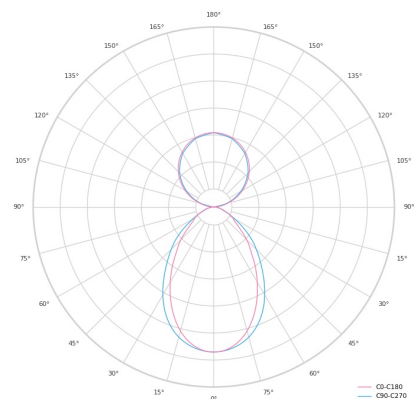

Light distribution