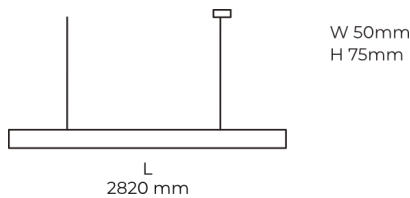

## Product description

LINE Suspended is a pendant linear LED luminaire with high-quality LED source with 50,000 hours lifetime and PMMA diffuser. Available in 5 sizes (572-2820mm), color temperatures 3000K/4000K with CRI 80+/90+. Direct and indirect lighting options with DALI control available. Wide range of cable colors. Ideal for offices and commercial spaces. 5-year warranty.

Ripple	1 %
DALI address	2
Standby power	1.00 W
Inrush current	71 A
Inrush time	180 µs
Optical system	Diffuser
Optical part material	PMMA
Housing material	Aluminium
Surface finish	Powder coated
Width	50.00 cm
Height	70.00 cm
Length	2,820.00 cm
Weight	6.80 kg
Service lifetime (L80 B10)	50 000 h
Warranty	5 years

## Dimensions