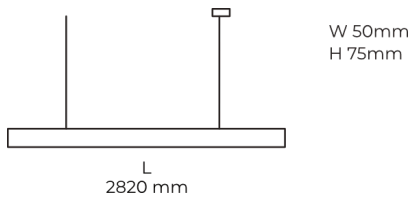

## Product description

LINE Suspended is a pendant linear LED luminaire with high-quality LED source with 50,000 hours lifetime and PMMA diffuser. Available in 5 sizes (572-2820mm), color temperatures 3000K/4000K with CRI 80+/90+. Direct and indirect lighting options with DALI control available. Wide range of cable colors. Ideal for offices and commercial spaces. 5-year warranty.

## Product technical data

Mains voltage	220 - 240V AC, 50/60Hz	Ripple	1 %
Connection method	Plug-in terminal	DALI address	1
Dimming type	DALI	Standby power	0.50 W
IP rating	20	Inrush current	53 A
Protection class	I	Optical system	Diffuser
Ambient temperature	0 to +25 °C	Optical part material	PMMA
Light source	LED	Housing material	Aluminium
Colour temperature	4000k	Surface finish	Powder coated
Color rendering index	80	Width	50.00 cm
Rated luminous flux	7,390 lm	Height	70.00 cm
Connected load	75.07 W	Length	2,820.00 cm
Luminous efficacy	98.4 lm/W	Weight	6.80 kg
		Service lifetime (L80 B10)	50 000 h
		Warranty	5 years

## Dimensions