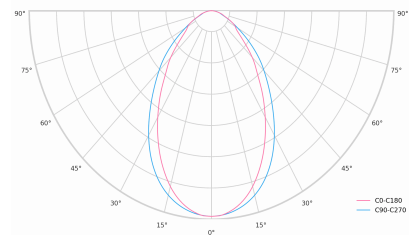

Light distribution